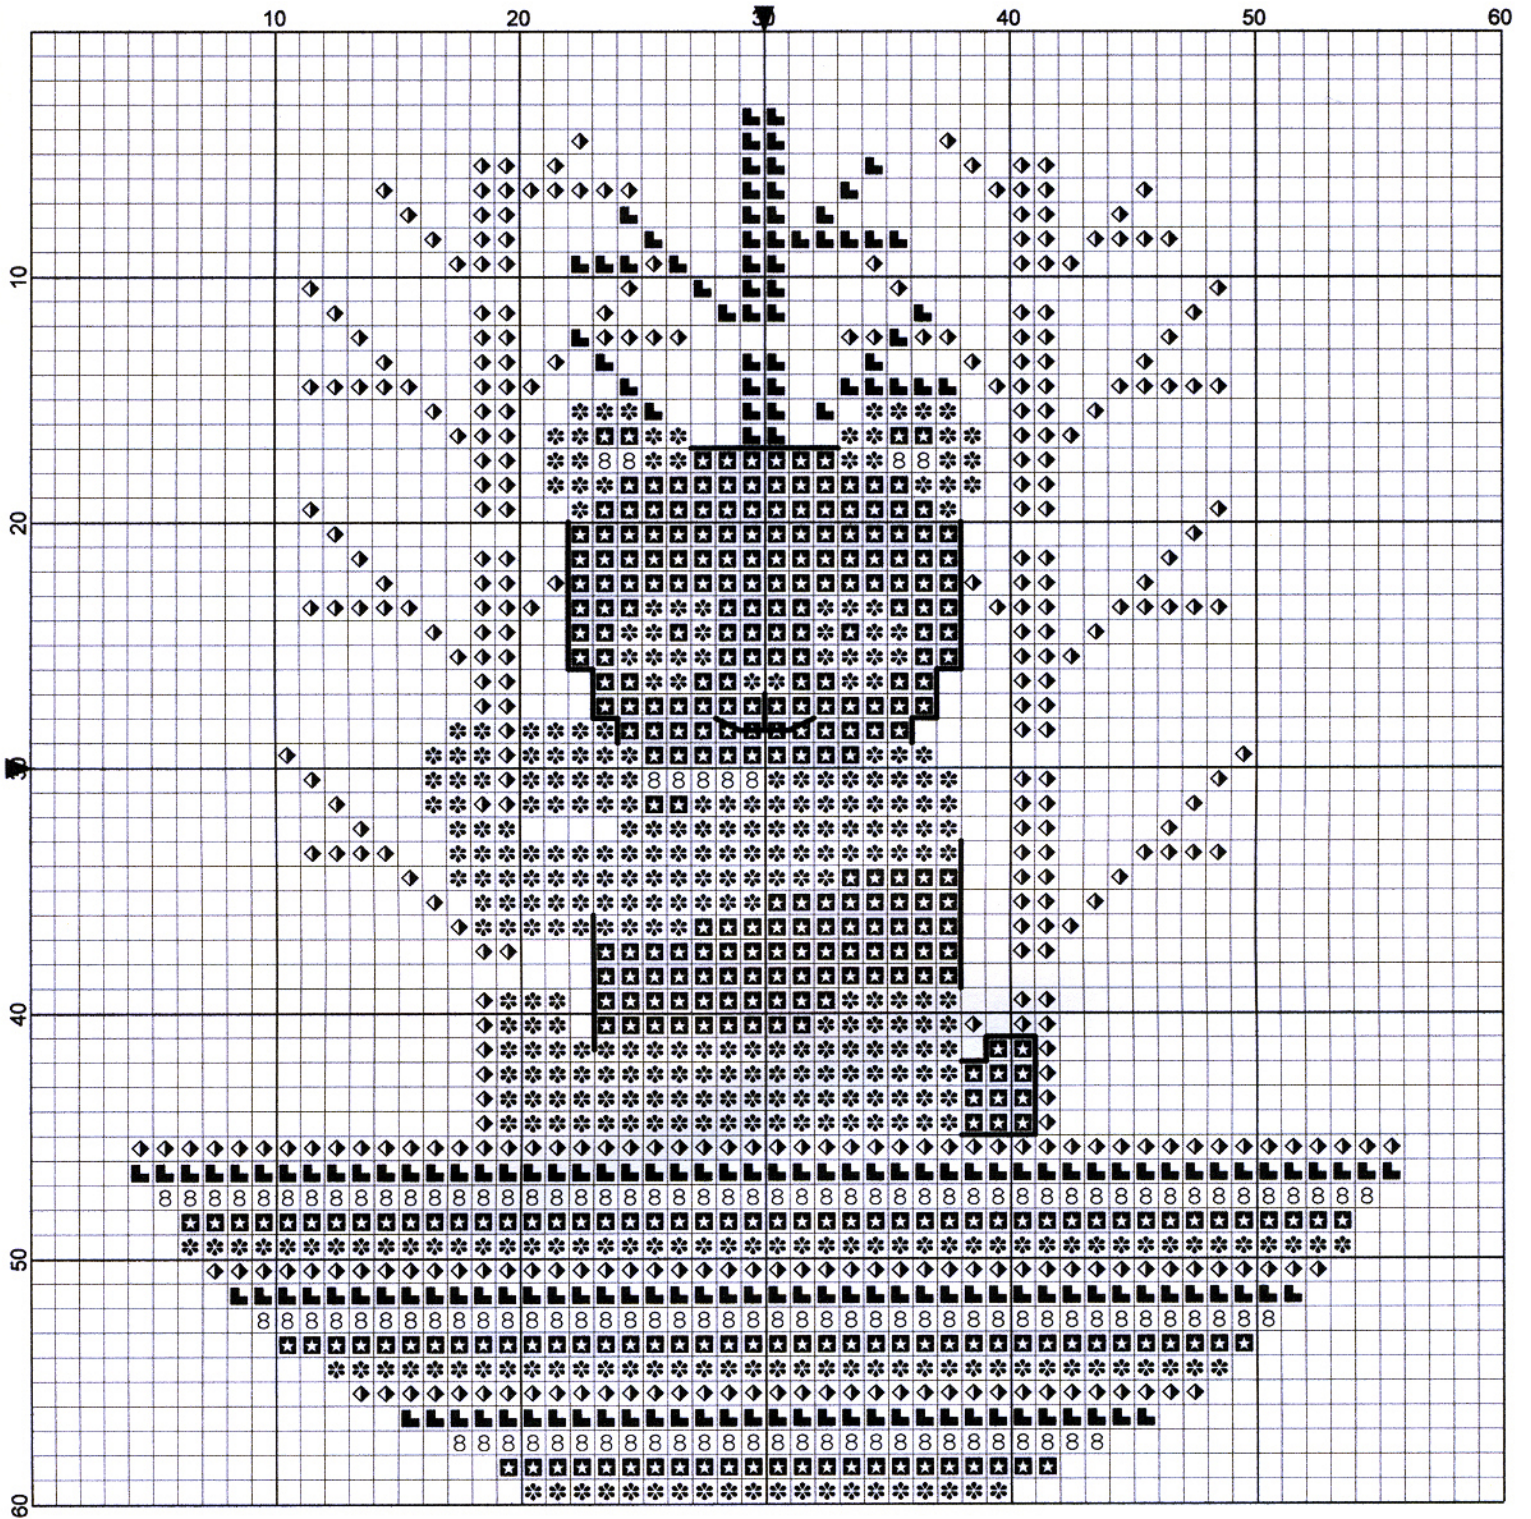

Panda Bear by Cara Brown

- Legend:
- DMC-3865
 - DMC-318
 - 8 DMC-168
 - ◇ DMC-317
 - * DMC-310
- Backstitches:
- DMC-310